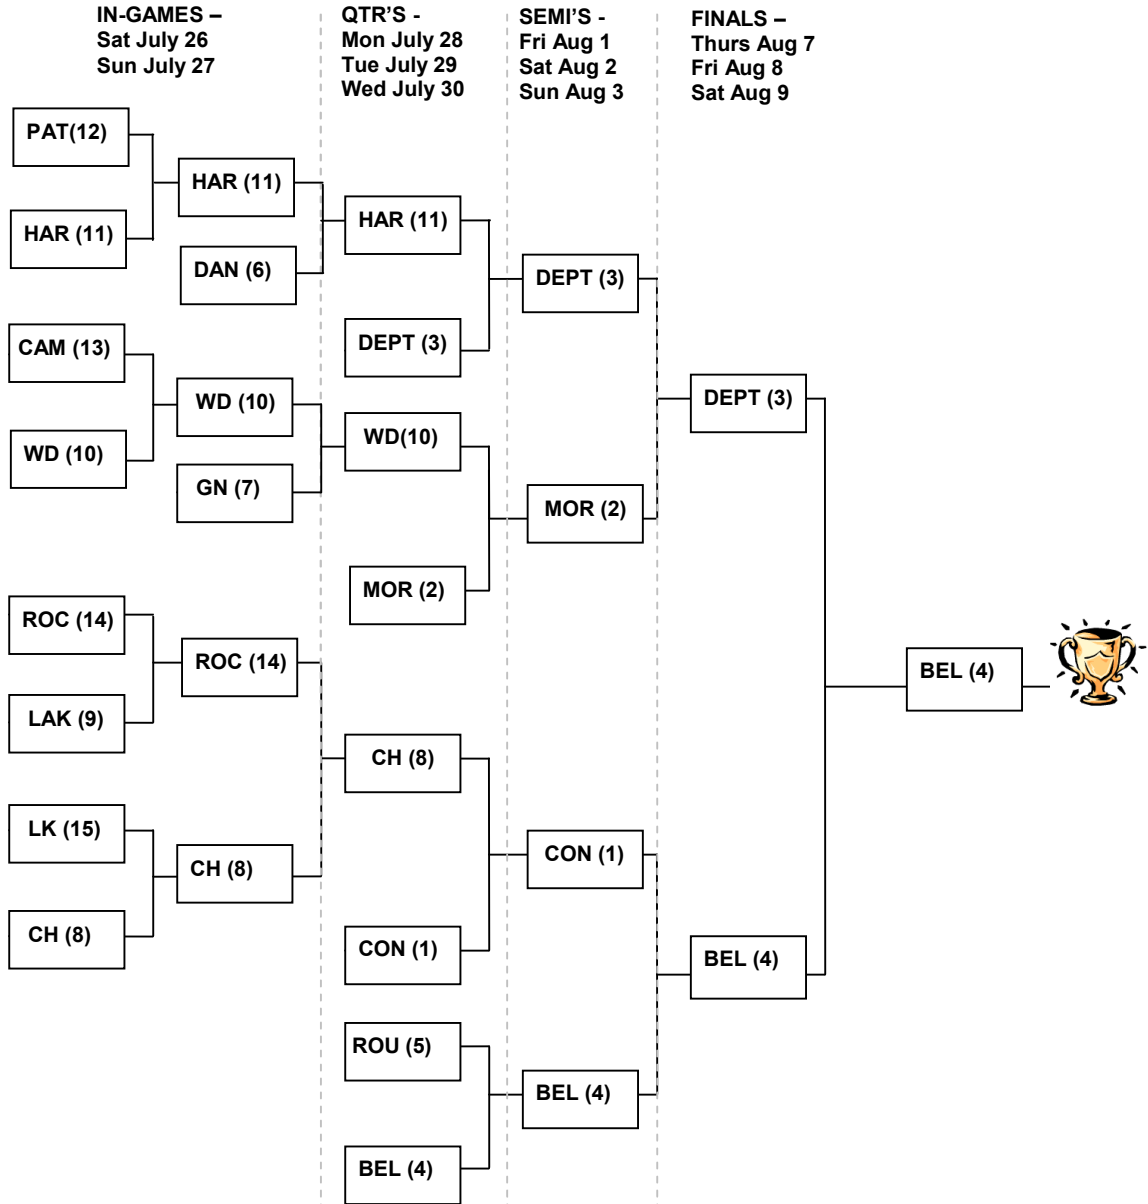

## 2008 TRICOUNTY BASEBALL PLAYOFFS

BEL-Belmawr CAM-Camden CH-Cherry Hill West CON-Conlin DAN- D’Andrea DEPT-Deptford  
 GN-Golden Nugget HAR-Hardengerg MOR-Moorestown LAK-Lakeview LK-Lumber Kings  
 PAT-Pat’s Steaks ROC – Rocco Auto ROU-Roughriders WD-West Deptford