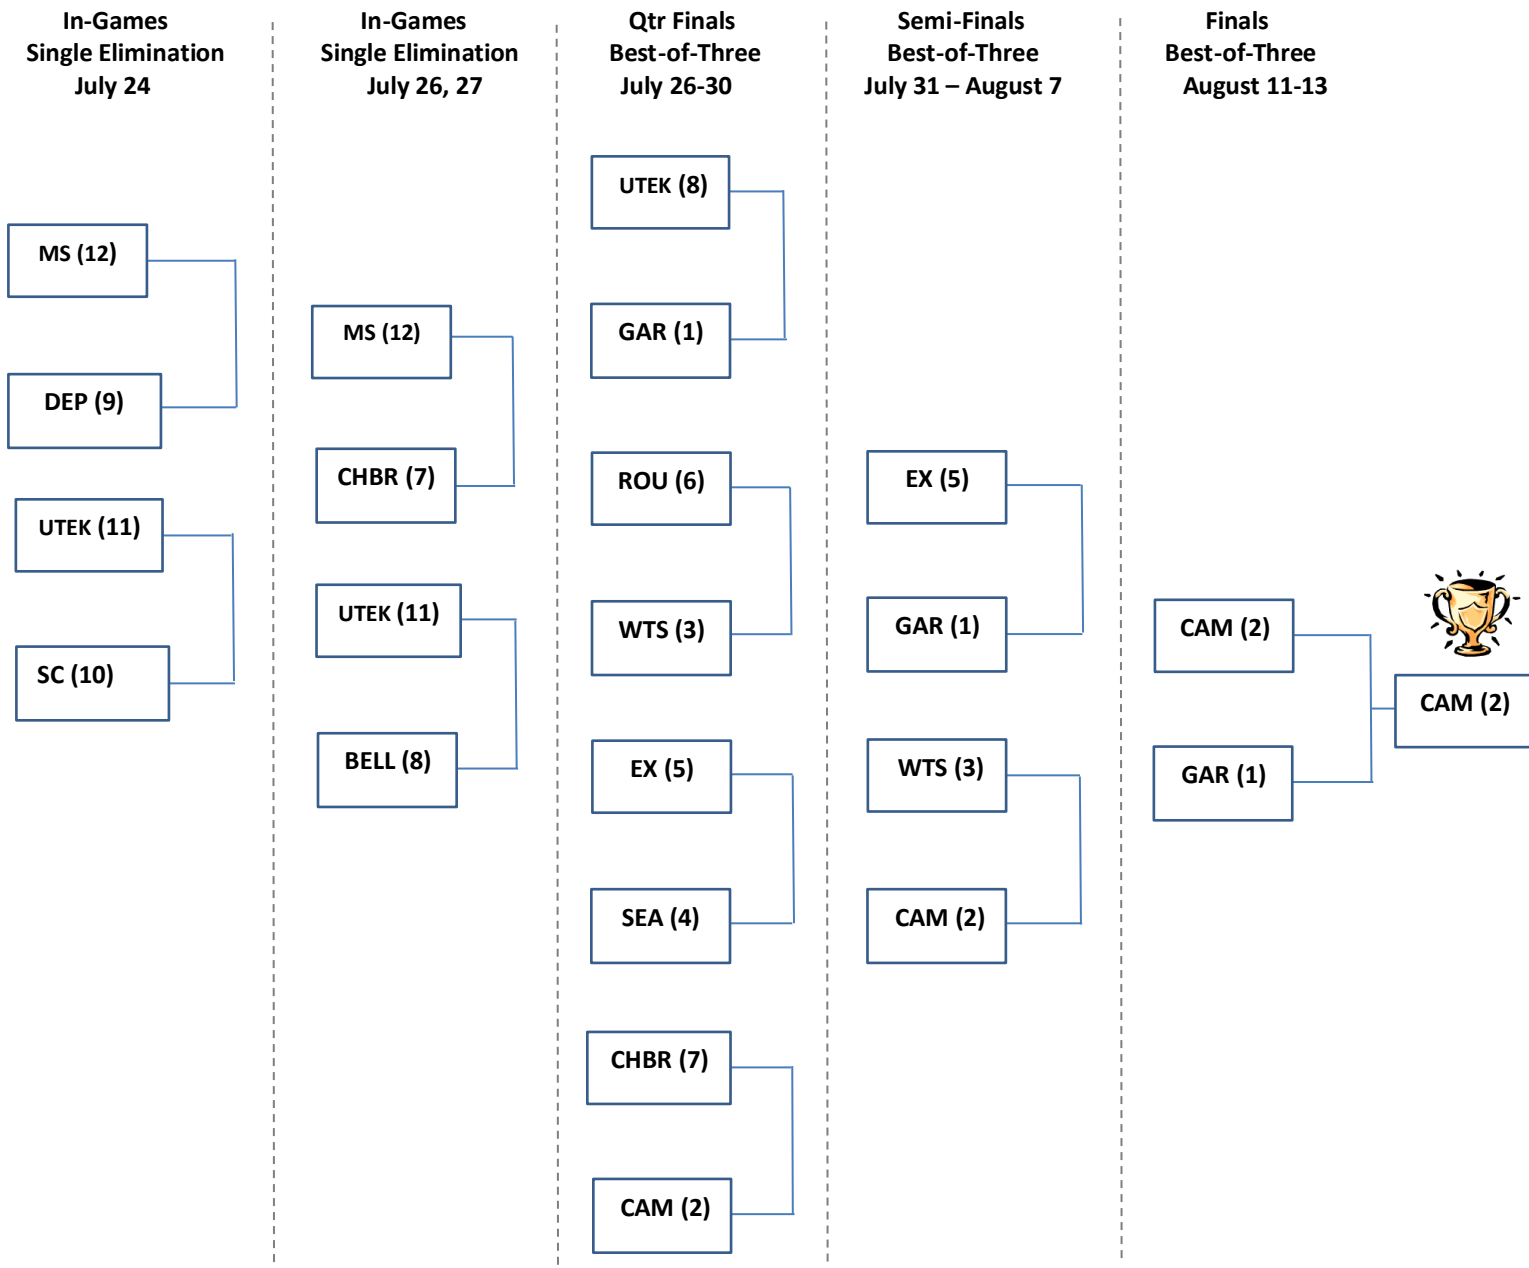

2016 TRICOUNTY BASEBALL PLAYOFFS

Teams are re-seeded after each round

BEL – Bellmawr CHBR – Cherry Hill Babe Ruth/Third Base CAM – Camden DEP – Deptford
 EX – Excel One GAR – Garton’s MS – Maple Shade ROU – Roughriders SEA – Seabrook
 SC – Sportz Central UTEK – UTEK WTS – Washington Twp Senators